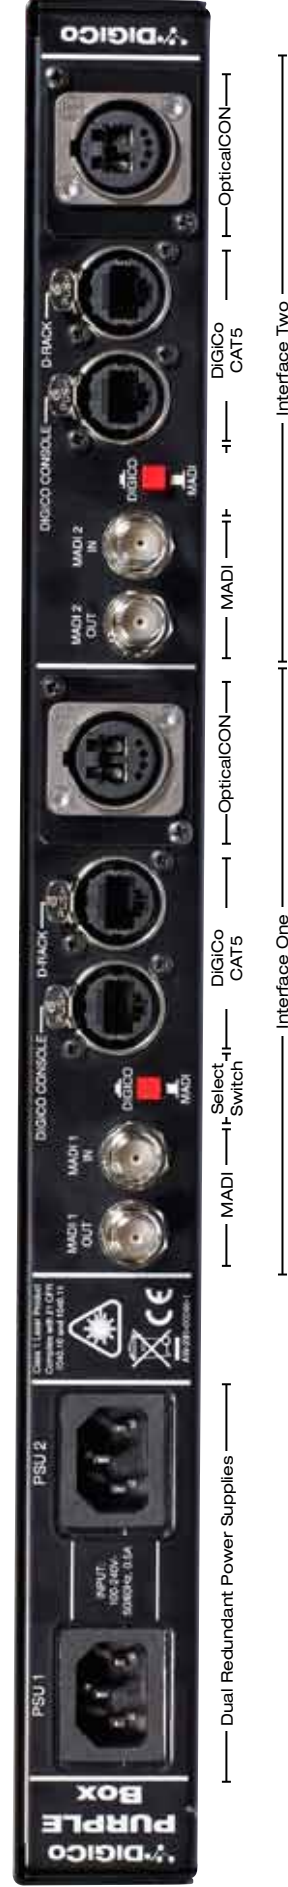

Products offered for sale may differ from those described or illustrated in this brochure due to later production changes in specifications, components or price of manufacture. The contents of this brochure are therefore not to be treated as representations as to the current availability of products as described, or as to products actually offered for sale. DiGiCo UK Limited reserves the right to make any changes at any time, without notice, in prices, colours, materials, specifications and models, and also to discontinue models. E&OE.