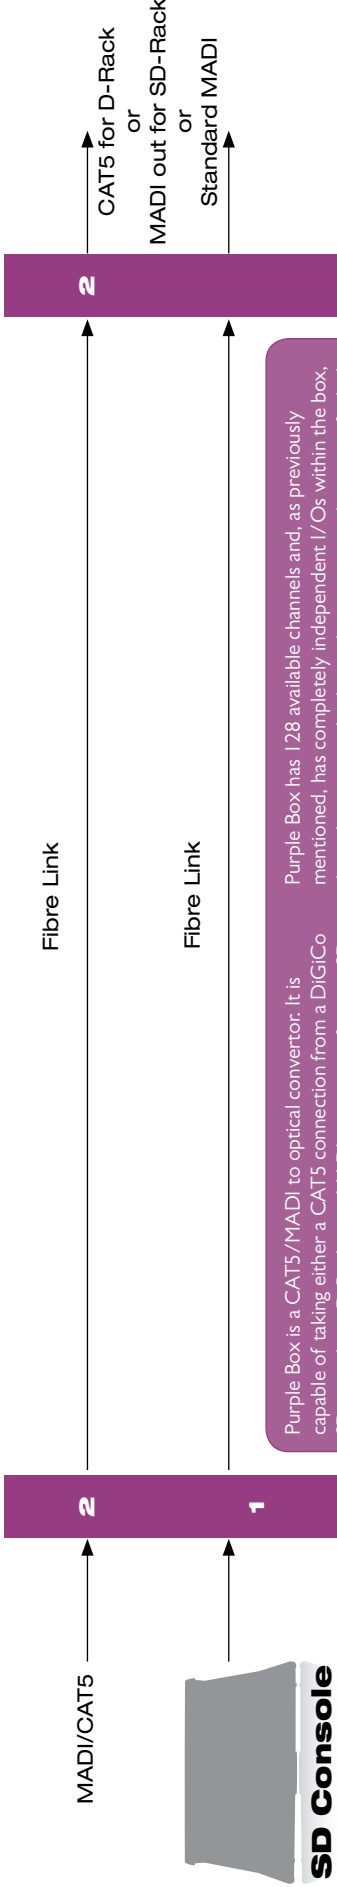

**PURPLE BOX**  
MADI / Optical Converter

Purple Box is a 1U, rack mount device, with two completely independent I/O structures and has been designed to extend the possible distance between devices beyond the reach of a standard coaxial MADI connection.

Purple Box is a CAT5/MADI to optical converter. It is capable of taking either a CAT5 connection from a DiGiCo SD console or D-Rack, or a MADI connection from an SD console, SD-Rack or other MADI device and convert it for optical transmission, or vice versa. Purple Box allows two MADI or D-Rack streams, or combination of the two.

Purple Box has 128 available channels and, as previously mentioned, has completely independent I/Os within the box, the only commonality being the power supplies, two of which are supplied for redundancy.